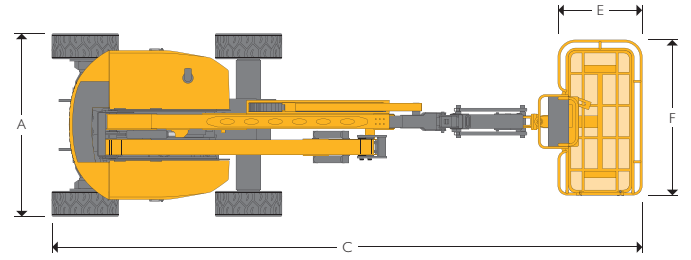

Platform Height: 14.7m | Working Height: 16.6m

SPECIFICATION: ARTICULATED BOOM

DIMENSIONS			
	Weight	kg	7885
A	Width	m	2.26
B	Wheelbase	m	2.03
C	Length (stowed)	m	7.35
D	Height (stowed)	m	2.23
	Tail swing	m	0.12
	Ground clearance	m	0.32
	Wheel loading (per wheel)	kg	1971

PLATFORM			
E	Platform length	m	0.85
F	Platform width	m	1.83
	Platform height	m	1.1
	Entry type		Gate
	Entry number		1
	Occupancy		2
	Capacity	kg	250
	Rotation	degrees	160
	Crush protection – electronic		Std

ENGINE			
	Make		Kohler
	Emissions compliance		EPA T4F
	Entry type		Gate
	Power	kW	36
	Rated speed	rpm	2500
	Fuel tank capacity	L	59

TYRES			
	Type		Solid Resilient
	Size		83.82cm x 31.0 cm (33x12.20)

DRIVELINE			
	Drive		4WD
	Max stowed speed	km/h	6.5
	Max raised speed	km/h	1.1
	Gradeability (stowed)	% slope	40