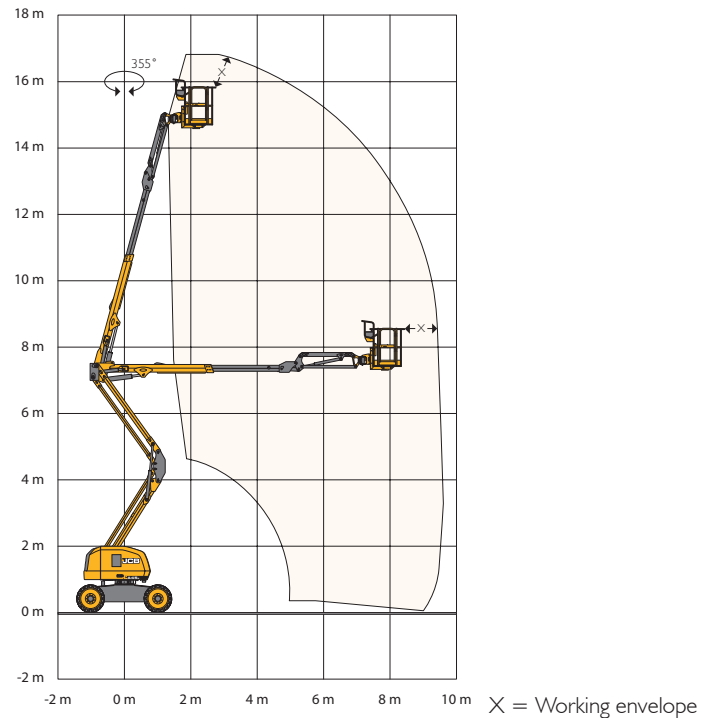

DIMENSIONS			
	Weight	kg	7885
A	Width	m	2.26
B	Wheelbase	m	2.03
C	Length (stowed)	m	7.35
D	Height (stowed)	m	2.23
	Tail swing	m	0.12
	Ground clearance	m	0.32
	Wheel loading (per wheel)	kg	1971

PLATFORM			
E	Platform length	m	0.85
F	Platform width	m	1.83
	Platform height	m	1.1
	Entry type		Gate
	Entry number		1
	Occupancy		2
	Capacity	kg	250
	Rotation	degrees	160
	Crush protection – electronic		Std

ENGINE			
	Make		Kohler
	Emissions compliance		EPA T4F
	Entry type		Gate
	Power	kW	36
	Rated speed	rpm	2500
	Fuel tank capacity	L	59

TYRES			
	Type		Solid Resilient
	Size		83.82cm x 31.0 cm (33x12.20)

DRIVELINE			
	Drive		4WD
	Max stowed speed	km/h	6.5
	Max raised speed	km/h	1.1
	Gradeability (stowed)	% slope	40

ELECTRICS			
	System voltage	V	12
	Battery manufacturer		JCB
	Battery model		Powermaster
	Capacity	Ah	110
	Auxiliary pump system		12V DC