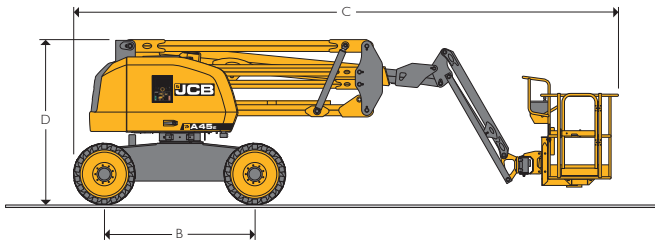

GET ACCESS TO **SUCCESS**

JCB A45E ARTICULATED BOOM

Safety

- Compliant with ANSI standard
- Anti Crush protection system
- Auxiliary handrail

Productivity and performance

- Fully integrated load management system
- Function speed control
- 4 wheel drive and oscillating axles

Platform Height: 14.7m | Working Height: 16.6m

SPECIFICATION: ARTICULATED BOOM

DIMENSIONS			
	Weight	kg	7885
A	Width	m	2.26
B	Wheelbase	m	2.03
C	Length (stowed)	m	7.35
D	Height (stowed)	m	2.23
	Tail swing	m	0.12
	Ground clearance	m	0.32
	Wheel loading (per wheel)	kg	1971

PLATFORM			
E	Platform length	m	0.85
F	Platform width	m	1.83
	Platform height	m	1.1
	Entry type		Gate
	Entry number		1
	Occupancy		2
	Capacity	kg	250
	Rotation	degrees	160
	Crush protection – electronic		Std

ENGINE			
	Make		Kohler
	Emissions compliance		EPA T4F
	Entry type		Gate
	Power	kW	36
	Rated speed	rpm	2500
	Fuel tank capacity	L	59

TYRES			
	Type		Solid Resilient
	Size		83.82cm x 31.0 cm (33x12.20)

DRIVELINE			
	Drive		4WD
	Max stowed speed	km/h	6.5
	Max raised speed	km/h	1.1
	Gradeability (stowed)	% slope	40